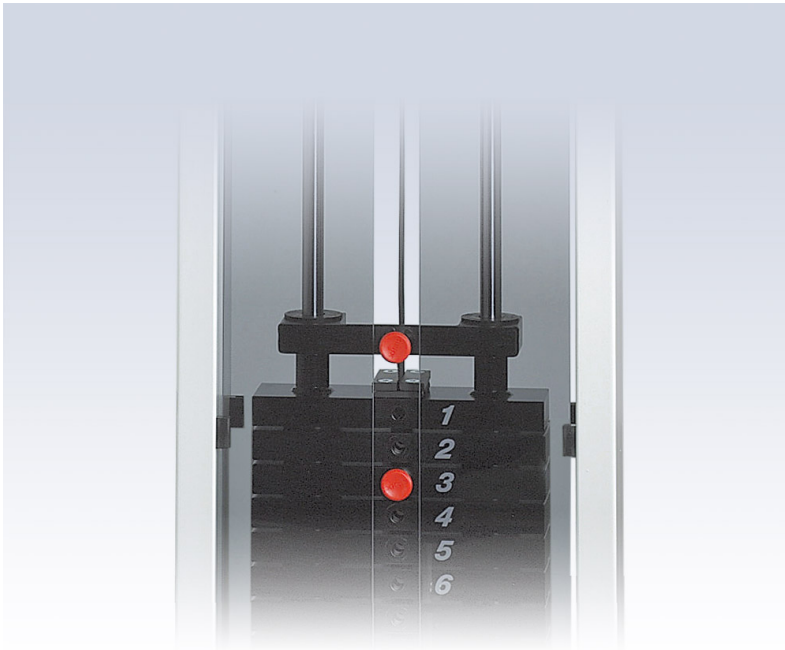

Stack weights, fine increments 2,5 kg

- 2,5 kg
- available for machines with 5 kg weight stacks
- retrofitting available on machines built from 07/93 onwards

<i>Art. No</i>	<i>Length</i>	<i>Width</i>	<i>Height</i>	<i>Weight</i>
90025				