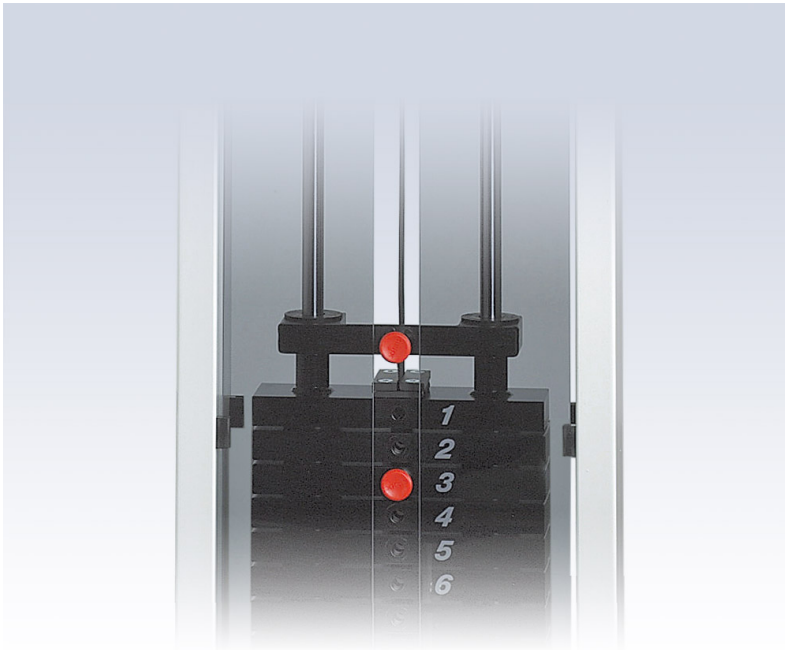

## Stack weights, fine increments 2,5 kg

- 2,5 kg
- available for machines with 5 kg weight stacks
- retrofitting available on machines built from 07/93 onwards

<b>Art. No</b>	<b>Length</b>	<b>Width</b>	<b>Height</b>	<b>Weight</b>
<b>90025</b>				