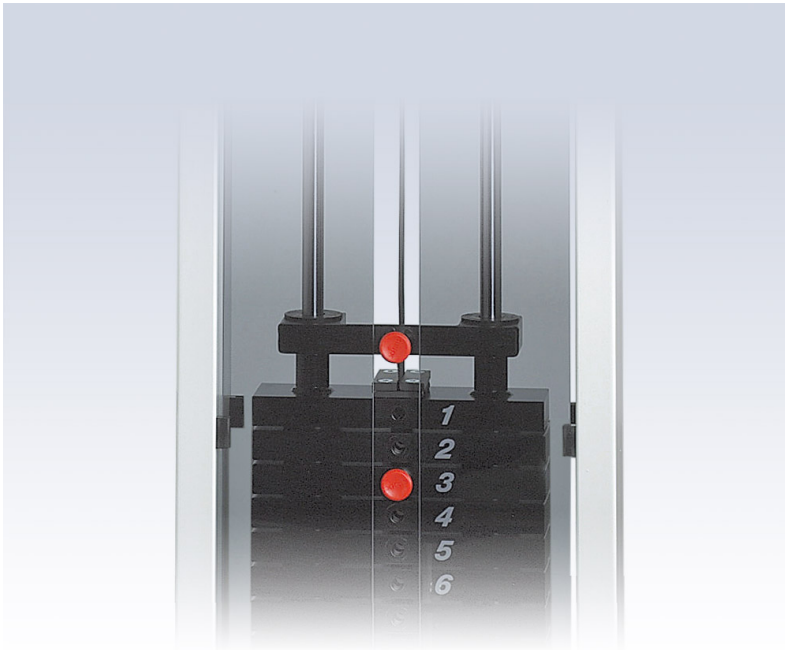

Stack weights, fine increments 2,5 kg

2,5 kg; available for machines with 5 kg weight stacks; retrofitting available on machines built from 07/93 onwards.

<i>Art. No</i>	<i>Length</i>	<i>Width</i>	<i>Height</i>	<i>Weight</i>
90025				