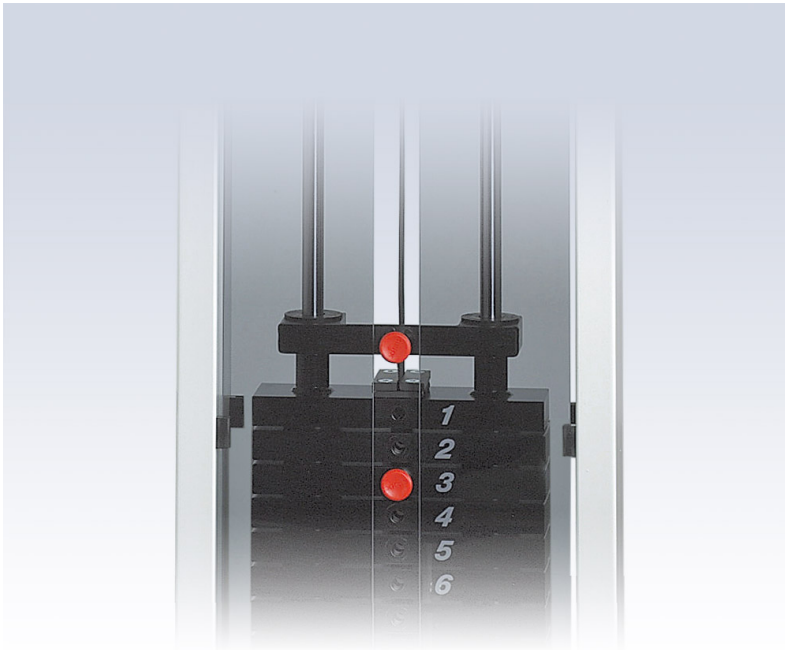

Stack weights, fine increments 2,5 kg

- 2,5 kg
- available for machines with 5 kg weight stacks
- retrofitting available on machines built from 07/93 onwards

Art. No	Length	Width	Height	Weight
90025				